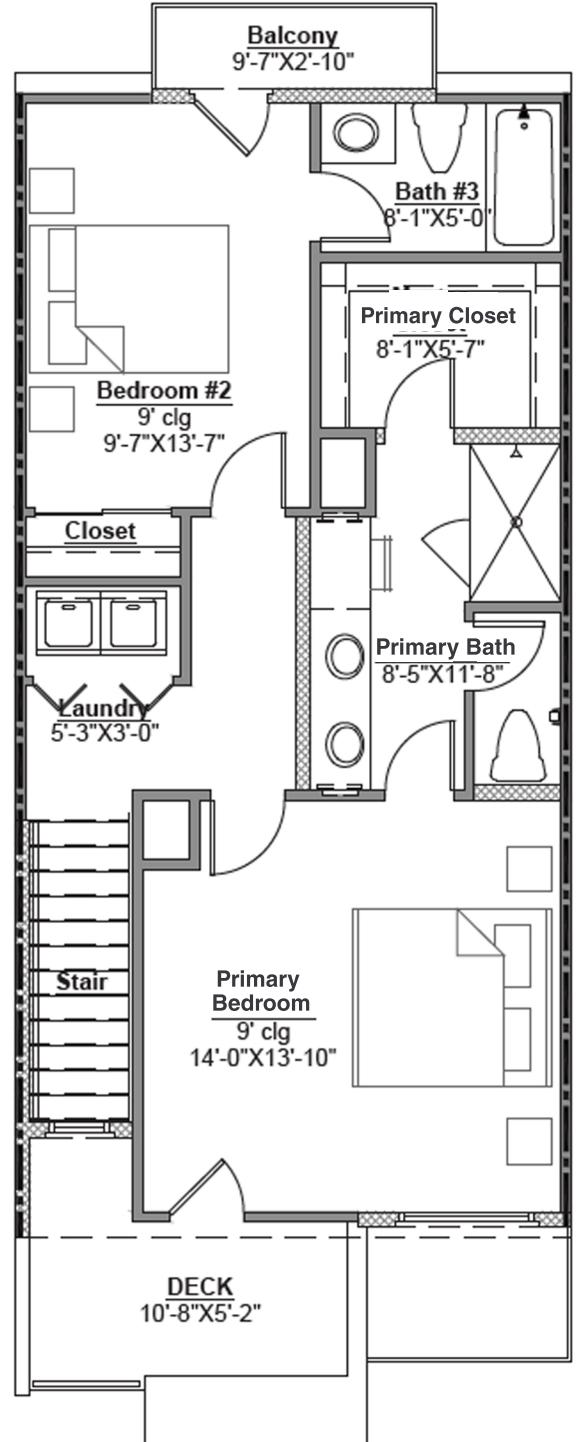

Thrive

Level One

Thrive

Level Two

Level Three

Thrive

Plan B and E
3 - 4 Bed | 4.5 Bath | 1,835 Sq. Ft.

Elevations Exterior Renderings