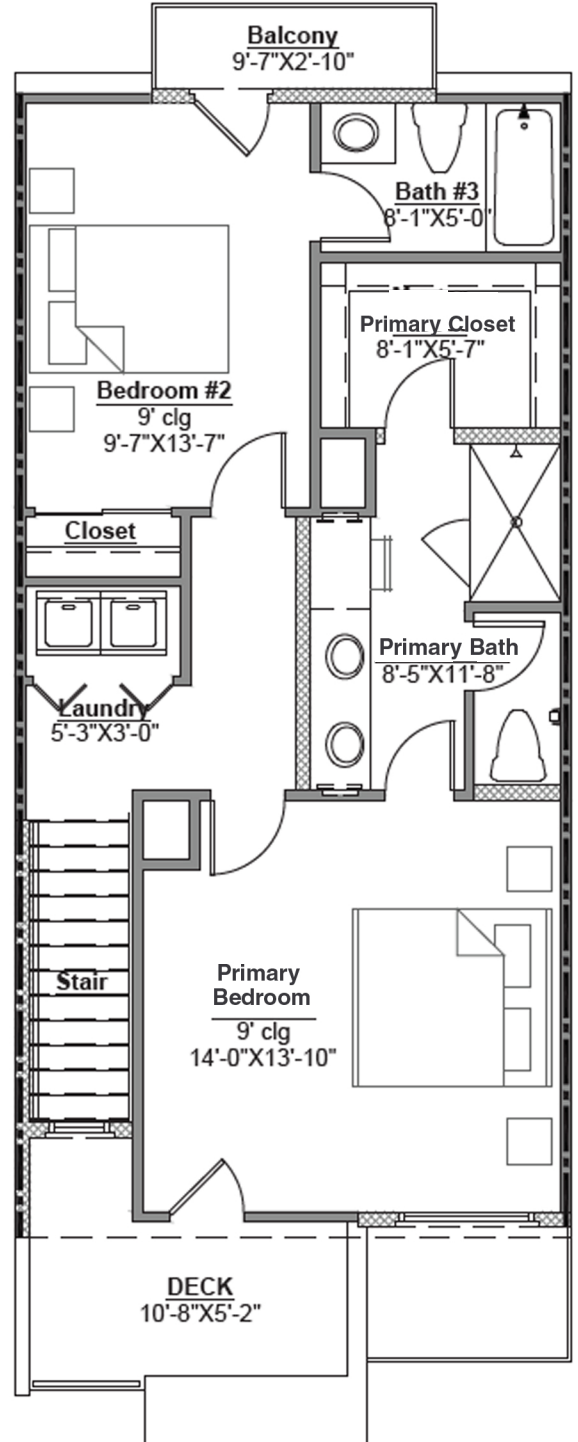

Thrive

Level One

Thrive

Level Two

Level Three

Thrive

Plan B and E
3 - 4 Bed | 4.5 Bath | 1,835 Sq. Ft.

Elevations Exterior Renderings